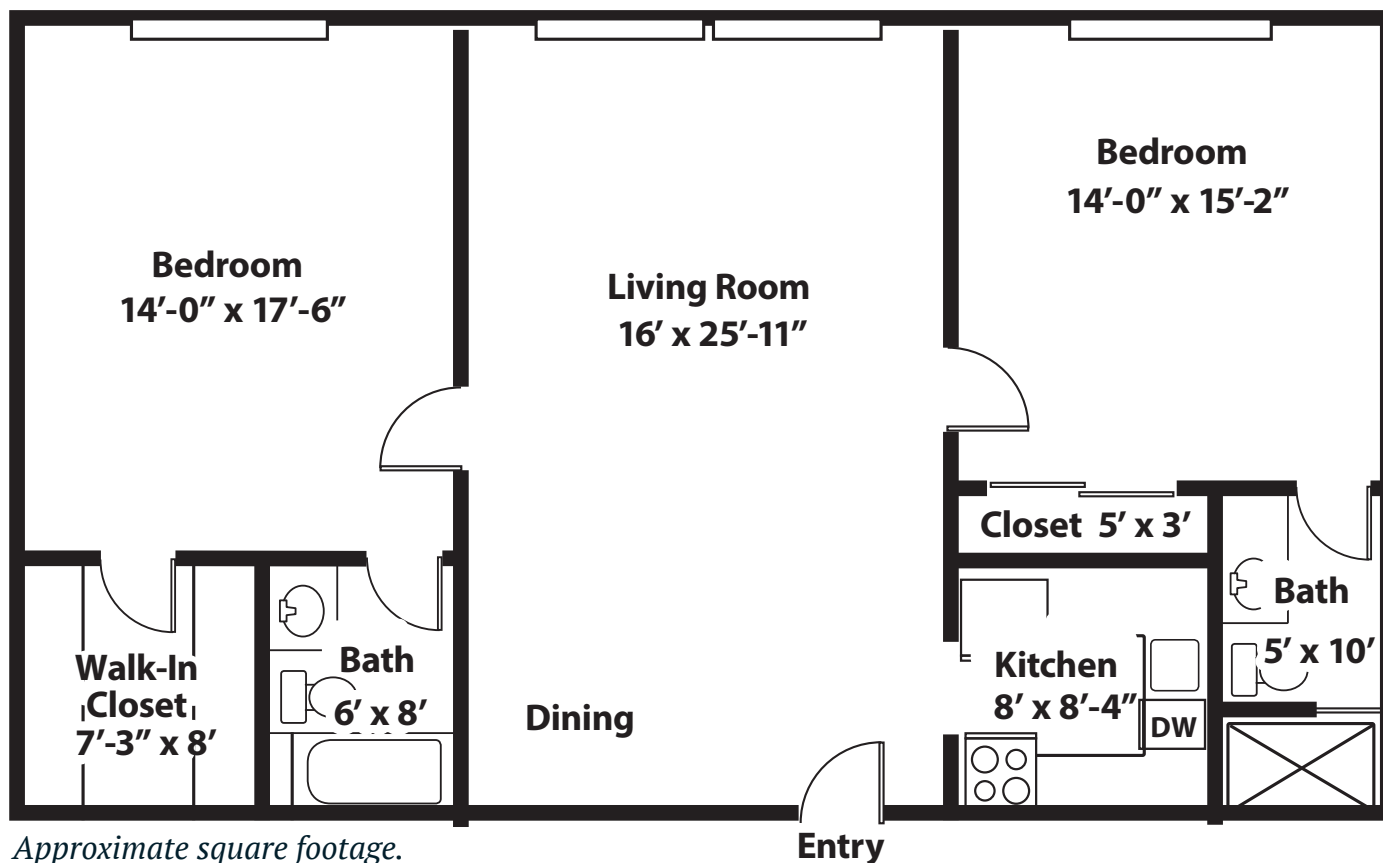

# The Henry A

Hillside at Hamlet

Two Bedroom, One and One-half bath  
1,200 sq. ft.

# The Henry B

Hillside at Hamlet

Two Bedroom, One and One-half Bath  
1,200 sq. ft.

*Approximate square footage.*

**HAMLET**  
— AT CHAGRIN FALLS —

200 HAMLET HILLS DRIVE | CHAGRIN FALLS, OH 44022  
HAMLETRETIREMENT.COM

# The Brookside

Hillside at Hamlet

Two Bedroom, Two Bath

1,300 sq. ft.

# The Millstream A

Hillside at Hamlet

Two Bedroom, Two Bath, Den  
1,600 sq. ft.

*Approximate square footage.*