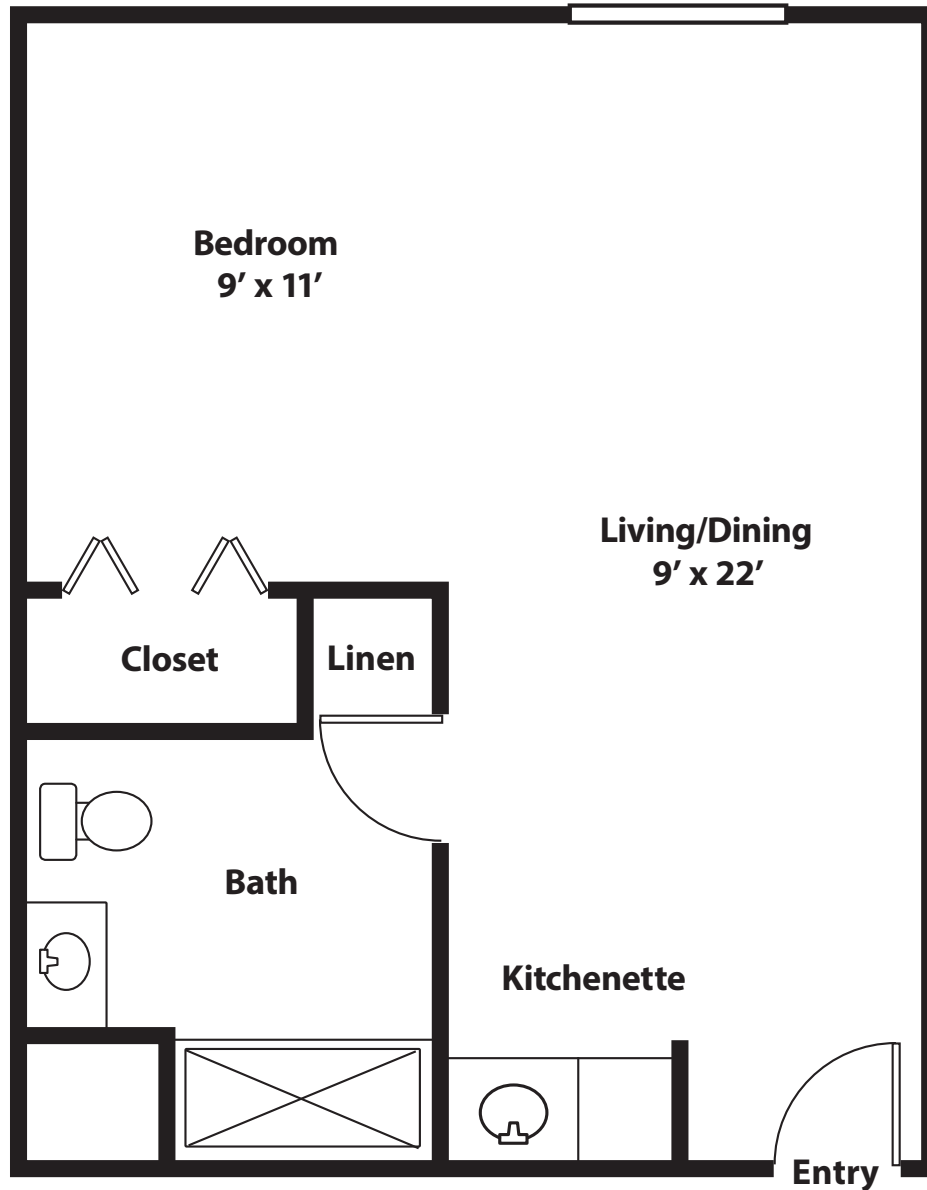

## The Atrium at Hamlet

Inside Studio, One Bath  
400 sq. ft.

*Approximate square footage.*

**HAMLET**  
— AT CHAGRIN FALLS —

200 HAMLET HILLS DRIVE | CHAGRIN FALLS, OH 44022  
HAMLETRETIREMENT.COM

## The Atrium at Hamlet

Outside Studio, One Bath  
400 sq. ft.

*Approximate square footage.*