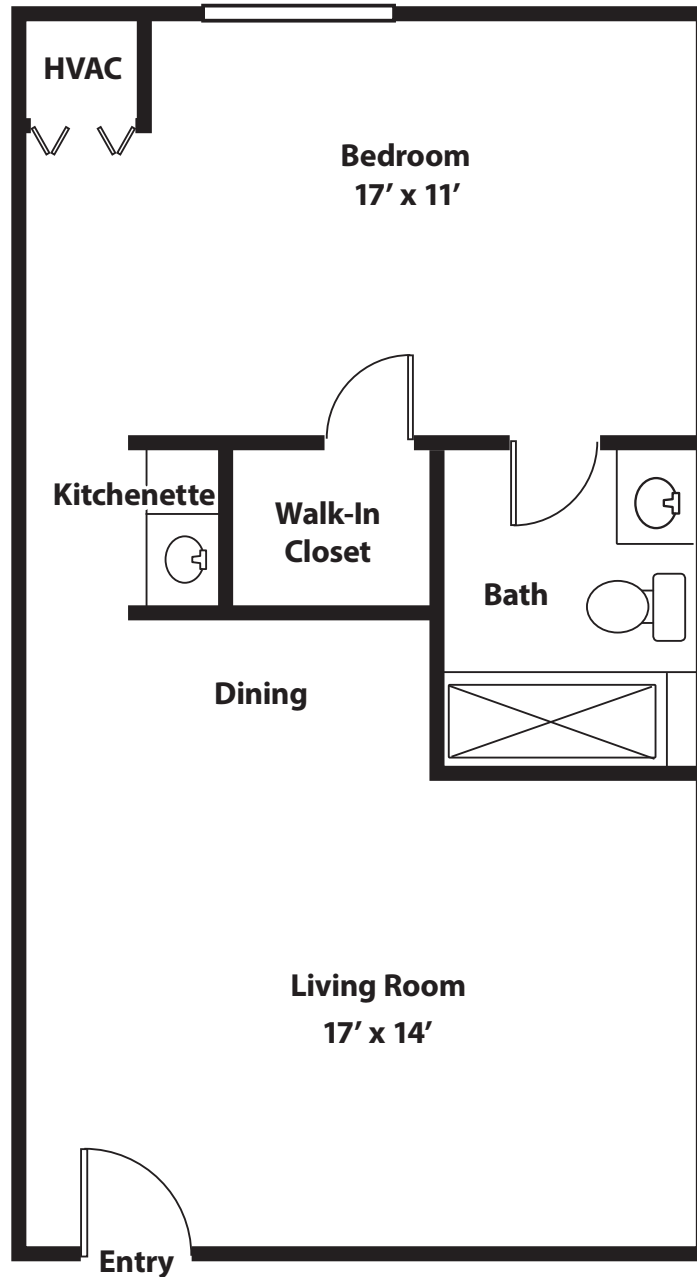

The Hawthorn

The Atrium at Hamlet

One Bedroom, One Bath
600 sq. ft.

Approximate square footage.

HAMLET
— AT CHAGRIN FALLS —

200 HAMLET HILLS DRIVE | CHAGRIN FALLS, OH 44022
HAMLETRETIREMENT.COM