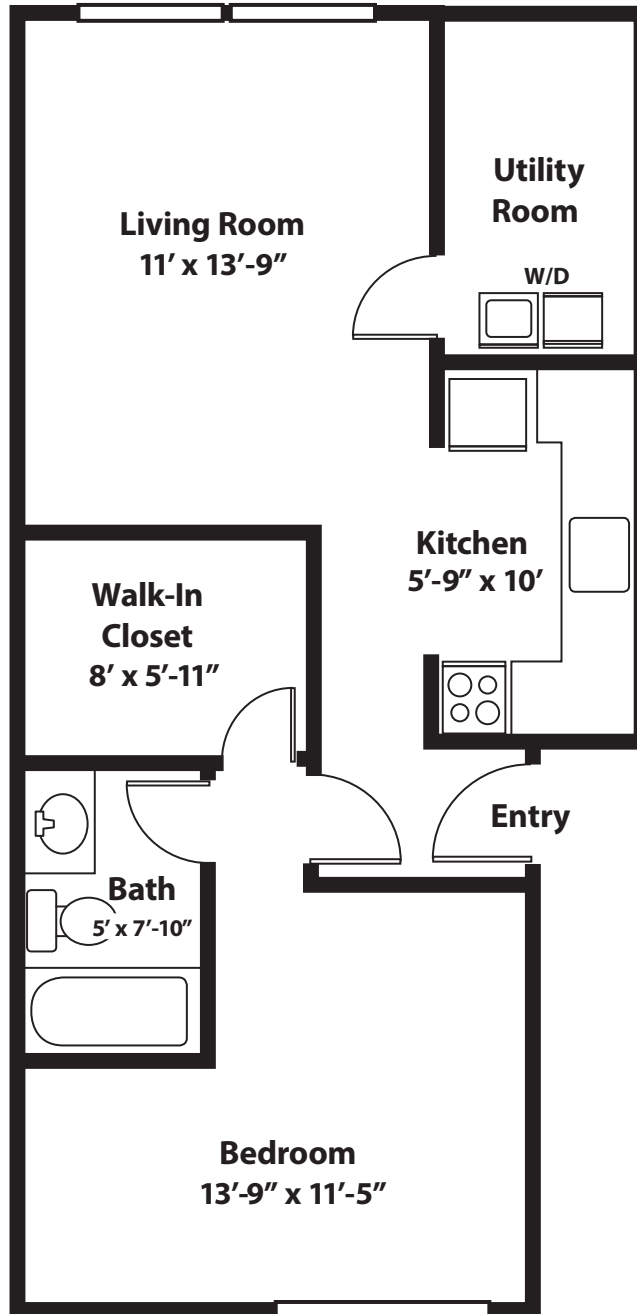

# The Conway

Hillside at Hamlet

One Bedroom, One Bath  
650 sq. ft

*Approximate square footage.*

**HAMLET**  
— AT CHAGRIN FALLS —

200 HAMLET HILLS DRIVE | CHAGRIN FALLS, OH 44022  
HAMLETRETIREMENT.COM

# The Bedford

Hillside at Hamlet

One Bedroom, One Bath  
800 sq. ft

*Approximate square footage.*

**HAMLET**  
— AT CHAGRIN FALLS —

200 HAMLET HILLS DRIVE | CHAGRIN FALLS, OH 44022  
HAMLETRETIREMENT.COM

# The Bradley

Hillside at Hamlet

One Bedroom, One Bath

840 sq. ft

*Approximate square footage.*

**HAMLET**  
— AT CHAGRIN FALLS —

200 HAMLET HILLS DRIVE | CHAGRIN FALLS, OH 44022  
HAMLETRETIREMENT.COM

3/2021

# The Rivergate

Hillside at Hamlet

One Bedroom , One Bath, Den  
950 sq. ft

*Approximate square footage.*