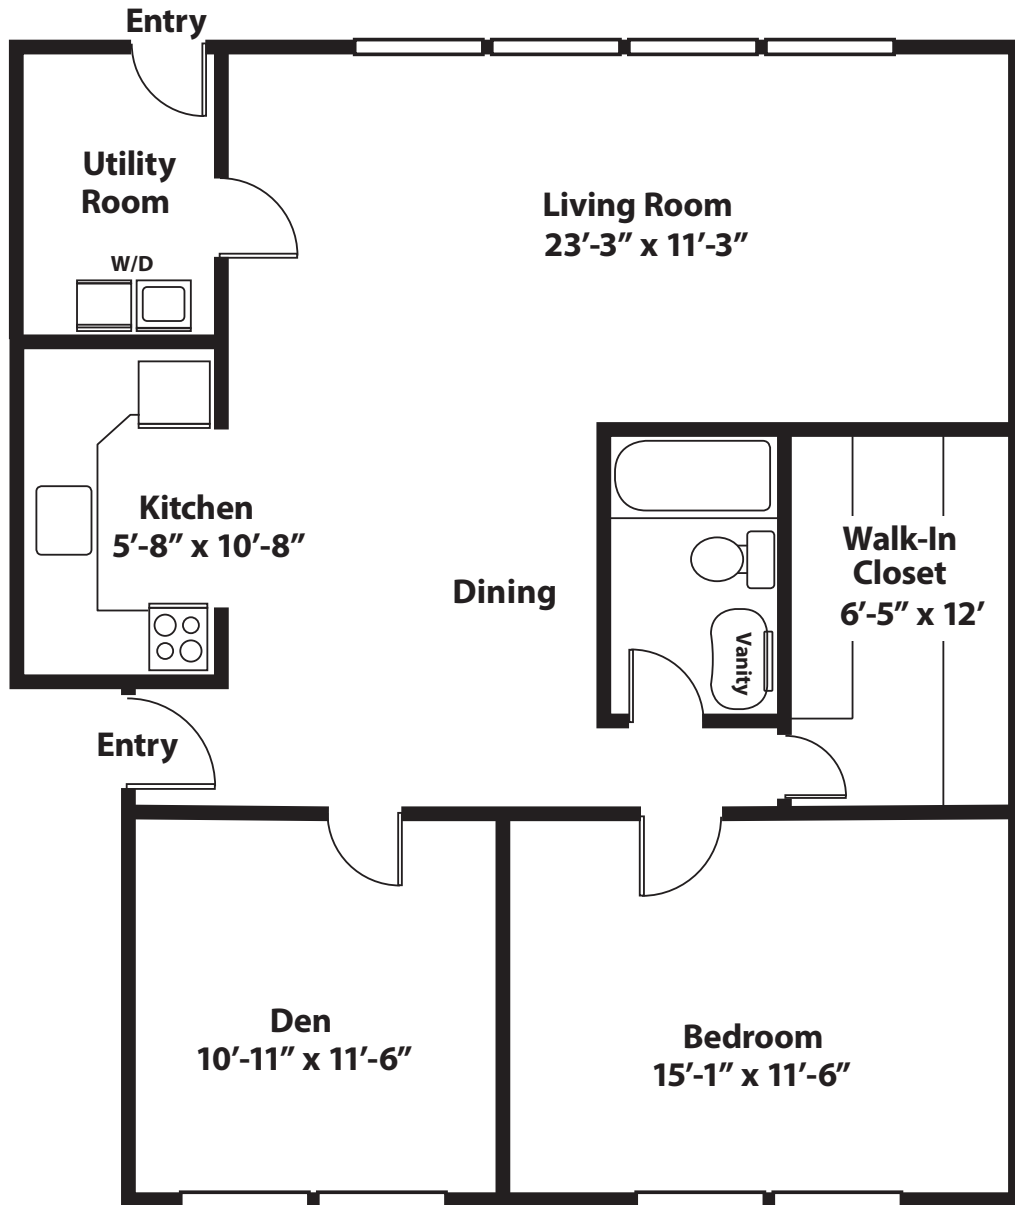

# The Rivergate

Hillside at Hamlet

One Bedroom , One Bath, Den  
950 sq. ft

*Approximate square footage.*

# The Windsor

Hillside at Hamlet

One Bedroom, One Bath, Den  
1,100 sq. ft

*Approximate square footage.*

**HAMLET**  
— AT CHAGRIN FALLS —

200 HAMLET HILLS DRIVE | CHAGRIN FALLS, OH 44022  
HAMLETRETIREMENT.COM

# The Henry A

Hillside at Hamlet

Two Bedroom, One and One-half bath  
1,200 sq. ft.