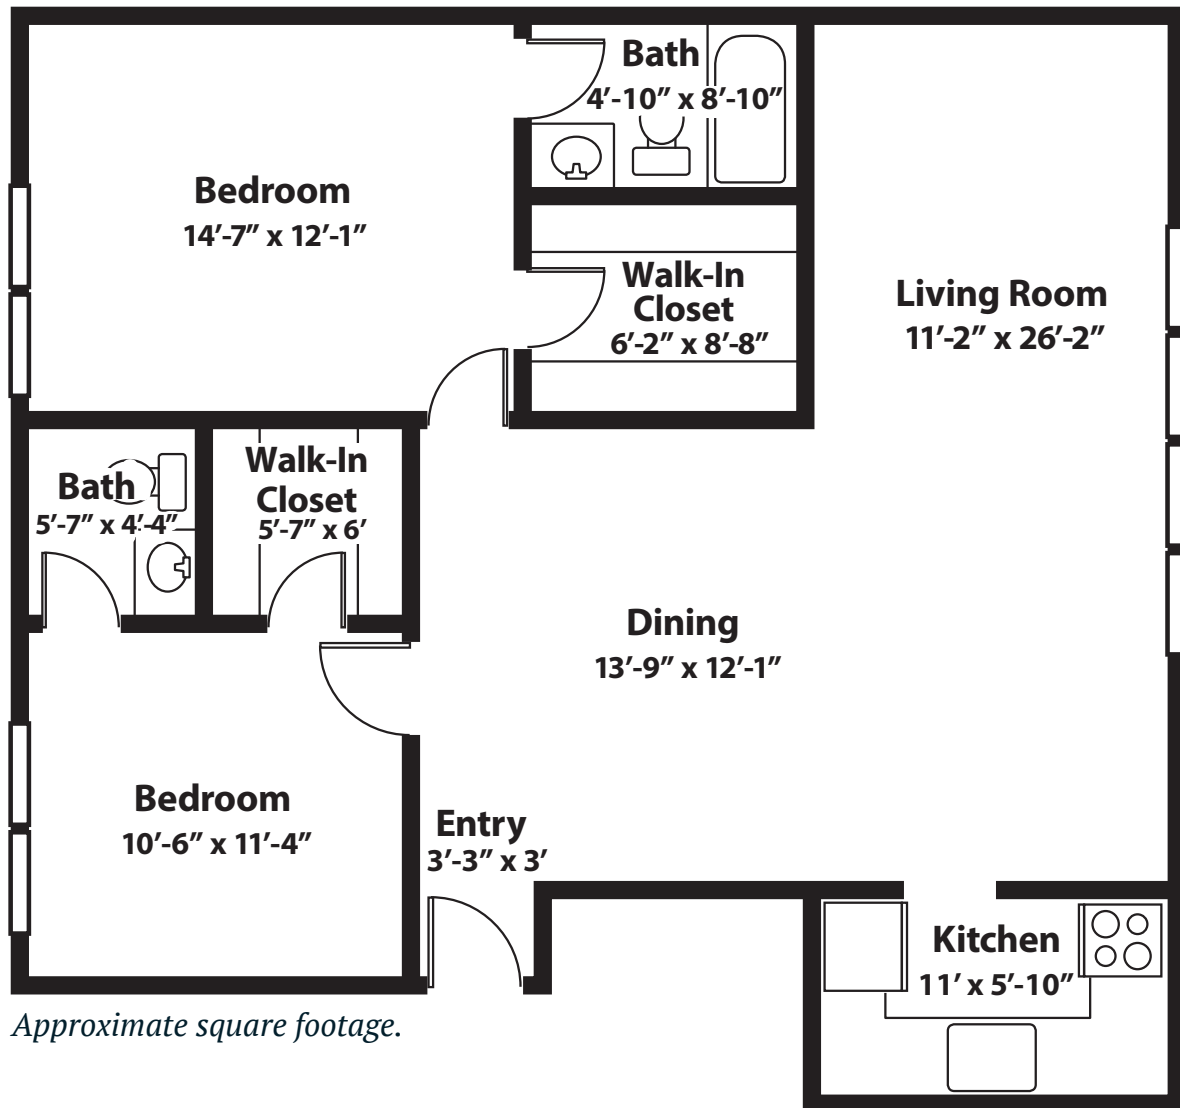

# The Rivergate

Hillside at Hamlet

One Bedroom , One Bath, Den  
950 sq. ft

*Approximate square footage.*

# The Windsor

Hillside at Hamlet

One Bedroom, One Bath, Den  
1,100 sq. ft

*Approximate square footage.*

**HAMLET**  
— AT CHAGRIN FALLS —

200 HAMLET HILLS DRIVE | CHAGRIN FALLS, OH 44022  
HAMLETRETIREMENT.COM

# The Henry A

Hillside at Hamlet

Two Bedroom, One and One-half bath  
1,200 sq. ft.