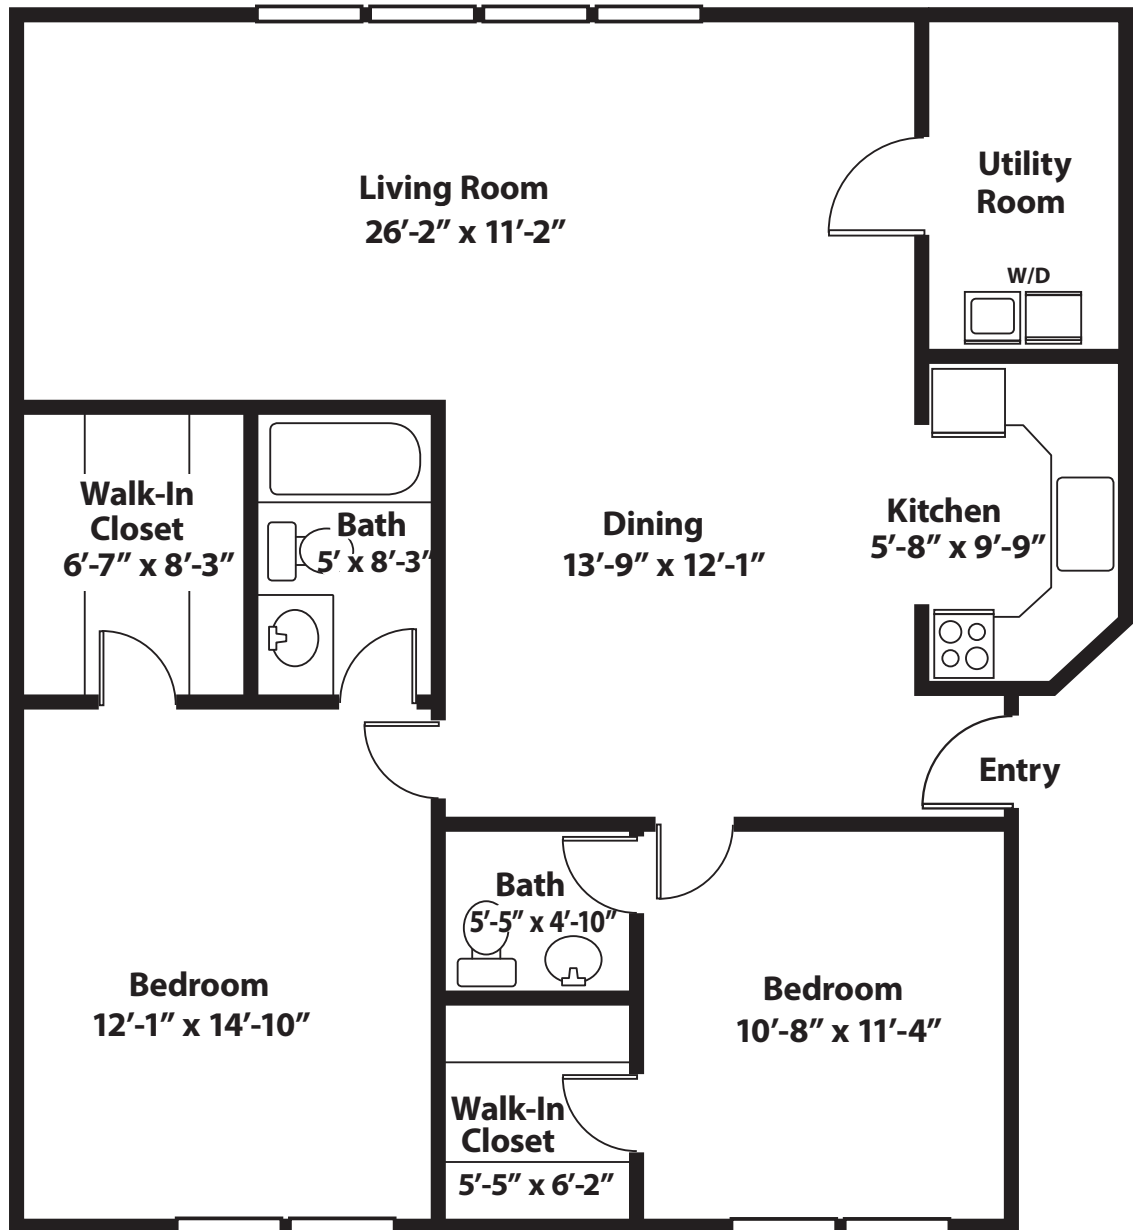

# The Henry A

Hillside at Hamlet

Two Bedroom, One and One-half bath  
1,200 sq. ft.

# The Henry B

Hillside at Hamlet

Two Bedroom, One and One-half Bath  
1,200 sq. ft.

*Approximate square footage.*

**HAMLET**  
— AT CHAGRIN FALLS —

200 HAMLET HILLS DRIVE | CHAGRIN FALLS, OH 44022  
HAMLETRETIREMENT.COM

# The Brookside

Hillside at Hamlet

Two Bedroom, Two Bath

1,300 sq. ft.