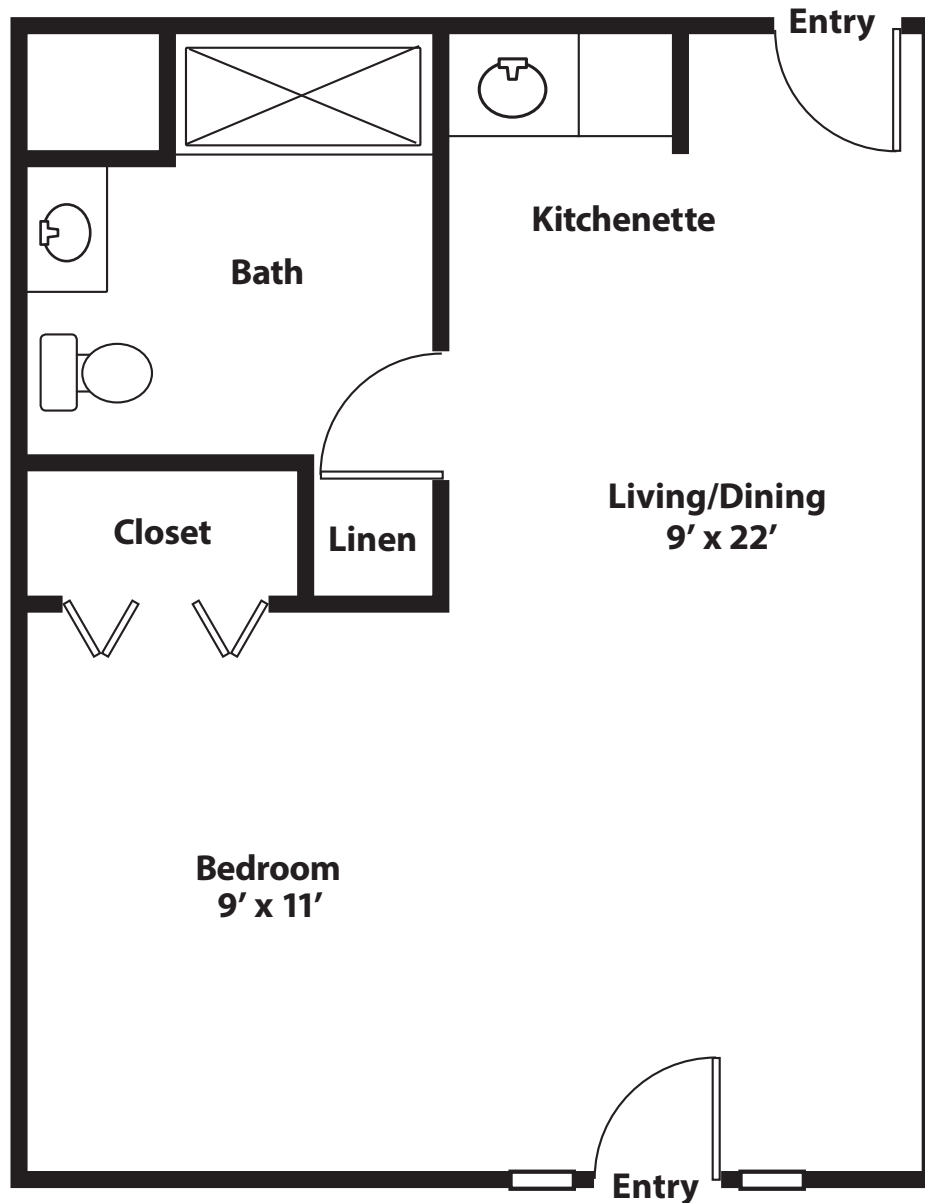

The Barnett

The Atrium at Hamlet

Inside Studio, One Bath
400 sq. ft.

Approximate square footage.

HAMLET
— AT CHAGRIN FALLS —

200 HAMLET HILLS DRIVE | CHAGRIN FALLS, OH 44022
HAMLETRETIREMENT.COM