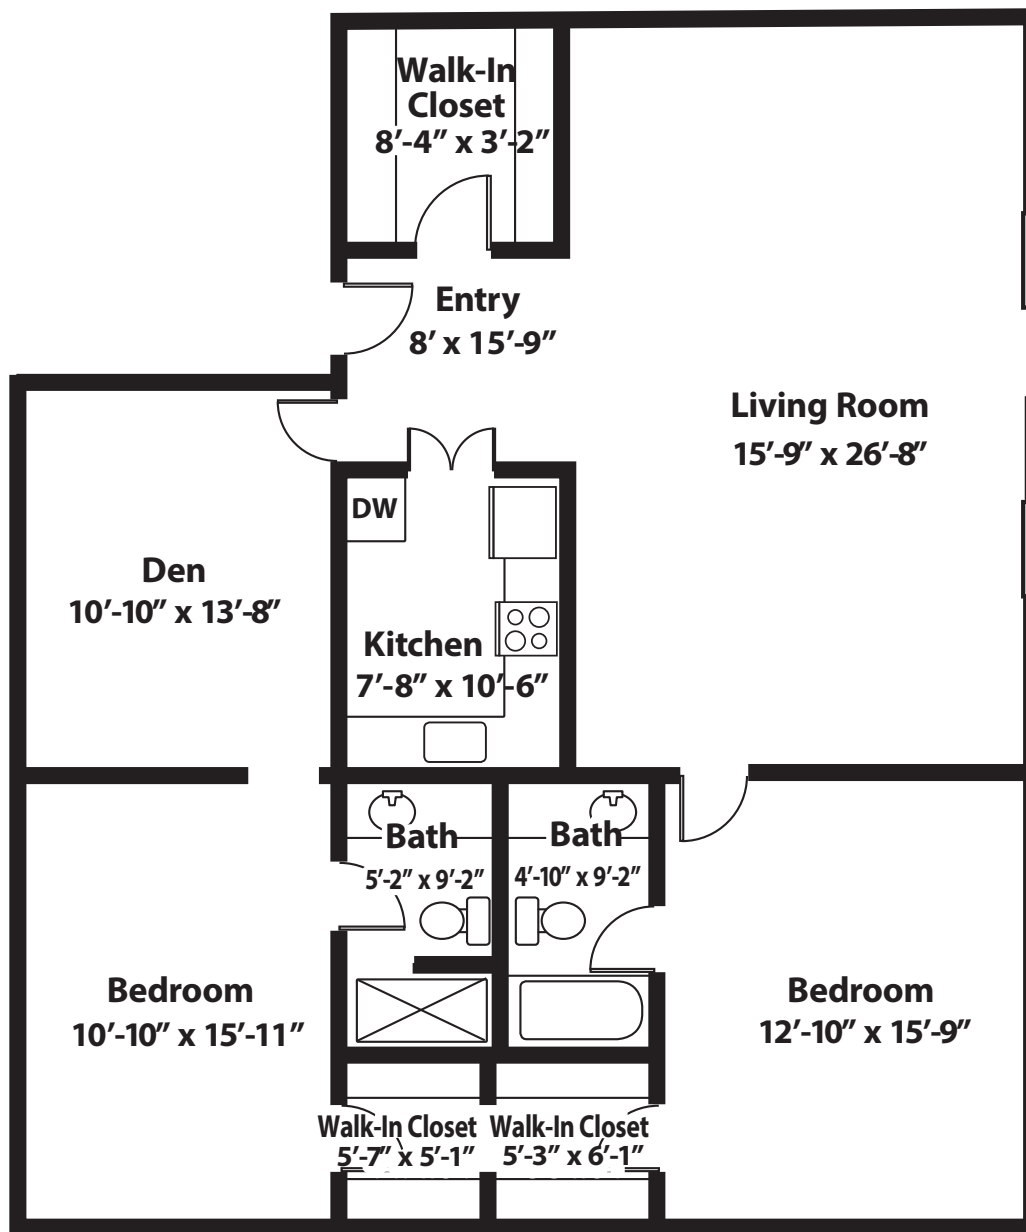

The Millstream C

Hillside at Hamlet

Two Bedroom, Two Bath, Den
1,600 sq. ft.

Approximate square footage.

HAMLET
— AT CHAGRIN FALLS —

200 HAMLET HILLS DRIVE | CHAGRIN FALLS, OH 44022
HAMLETRETIREMENT.COM