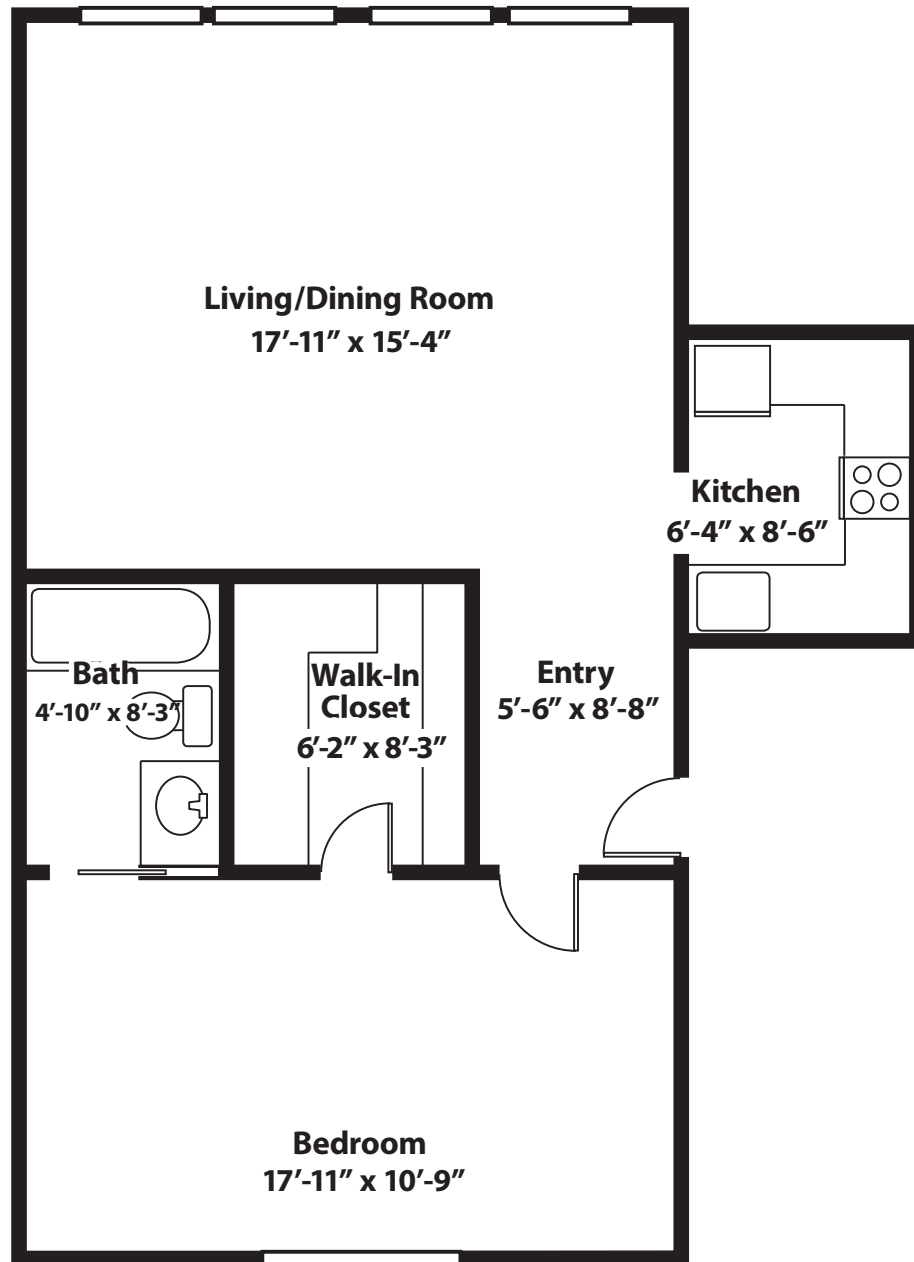

# The Conway

Hillside at Hamlet

One Bedroom, One Bath  
650 sq. ft

*Approximate square footage.*

**HAMLET**  
— AT CHAGRIN FALLS —

200 HAMLET HILLS DRIVE | CHAGRIN FALLS, OH 44022  
HAMLETRETIREMENT.COM

# The Bedford

Hillside at Hamlet

One Bedroom, One Bath  
800 sq. ft

*Approximate square footage.*

**HAMLET**  
— AT CHAGRIN FALLS —

200 HAMLET HILLS DRIVE | CHAGRIN FALLS, OH 44022  
HAMLETRETIREMENT.COM

# The Bradley

Hillside at Hamlet

One Bedroom, One Bath

840 sq. ft

*Approximate square footage.*

**HAMLET**  
— AT CHAGRIN FALLS —

200 HAMLET HILLS DRIVE | CHAGRIN FALLS, OH 44022  
HAMLETRETIREMENT.COM

3/2021

# The Rivergate

Hillside at Hamlet

One Bedroom , One Bath, Den  
950 sq. ft

*Approximate square footage.*