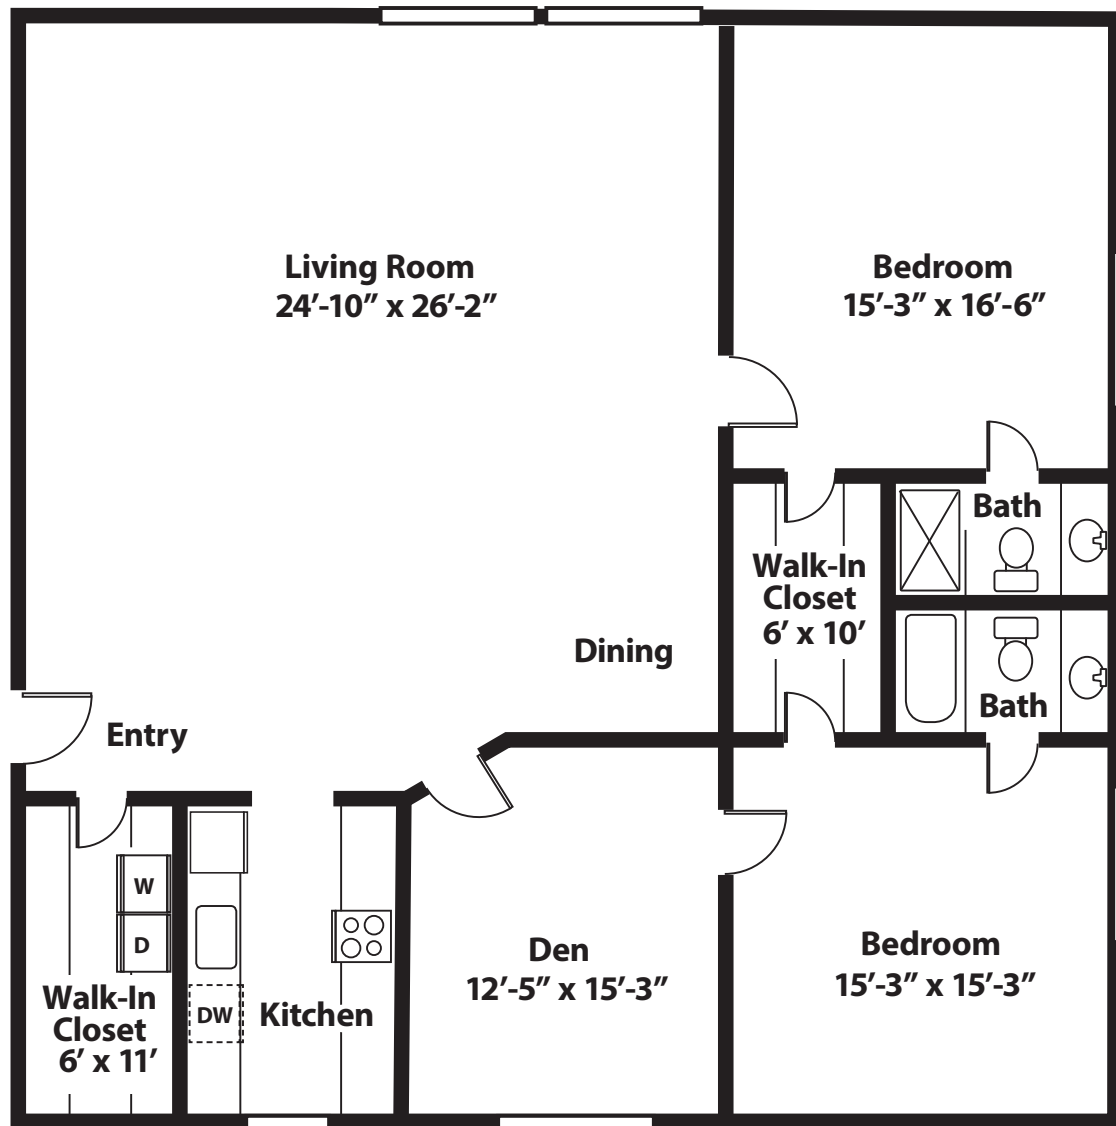

# The Bradley

Hillside at Hamlet

One Bedroom, One Bath

840 sq. ft

*Approximate square footage.*

**HAMLET**  
— AT CHAGRIN FALLS —

200 HAMLET HILLS DRIVE | CHAGRIN FALLS, OH 44022  
HAMLETRETIREMENT.COM

3/2021

# The Whitesburg

Hillside at Hamlet

Two Bedroom, Two Bath, Den  
1,800 sq. ft.

*Approximate square footage.*

# The Hunter

Hillside at Hamlet

Two Bedroom, Two Bath, Den  
1,900 sq. ft.

*Approximate square footage.*