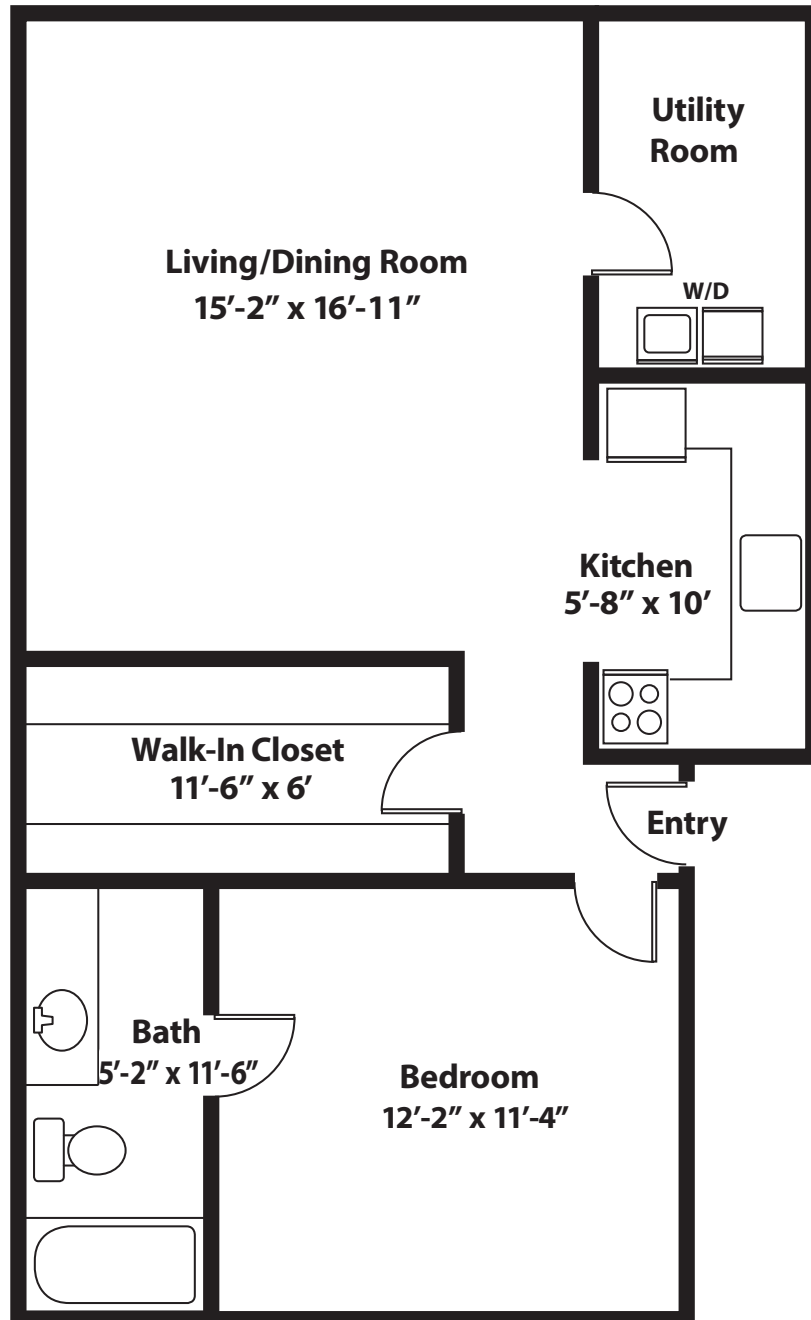

# The Conway

Hillside at Hamlet

One Bedroom, One Bath  
650 sq. ft

*Approximate square footage.*

**HAMLET**  
— AT CHAGRIN FALLS —

200 HAMLET HILLS DRIVE | CHAGRIN FALLS, OH 44022  
HAMLETRETIREMENT.COM

# The Bedford

Hillside at Hamlet

One Bedroom, One Bath  
800 sq. ft

*Approximate square footage.*

**HAMLET**  
— AT CHAGRIN FALLS —

200 HAMLET HILLS DRIVE | CHAGRIN FALLS, OH 44022  
HAMLETRETIREMENT.COM

# The Bradley

Hillside at Hamlet

One Bedroom, One Bath

840 sq. ft

*Approximate square footage.*

**HAMLET**  
— AT CHAGRIN FALLS —

200 HAMLET HILLS DRIVE | CHAGRIN FALLS, OH 44022  
HAMLETRETIREMENT.COM

3/2021

# The Rivergate

Hillside at Hamlet

One Bedroom , One Bath, Den  
950 sq. ft

*Approximate square footage.*