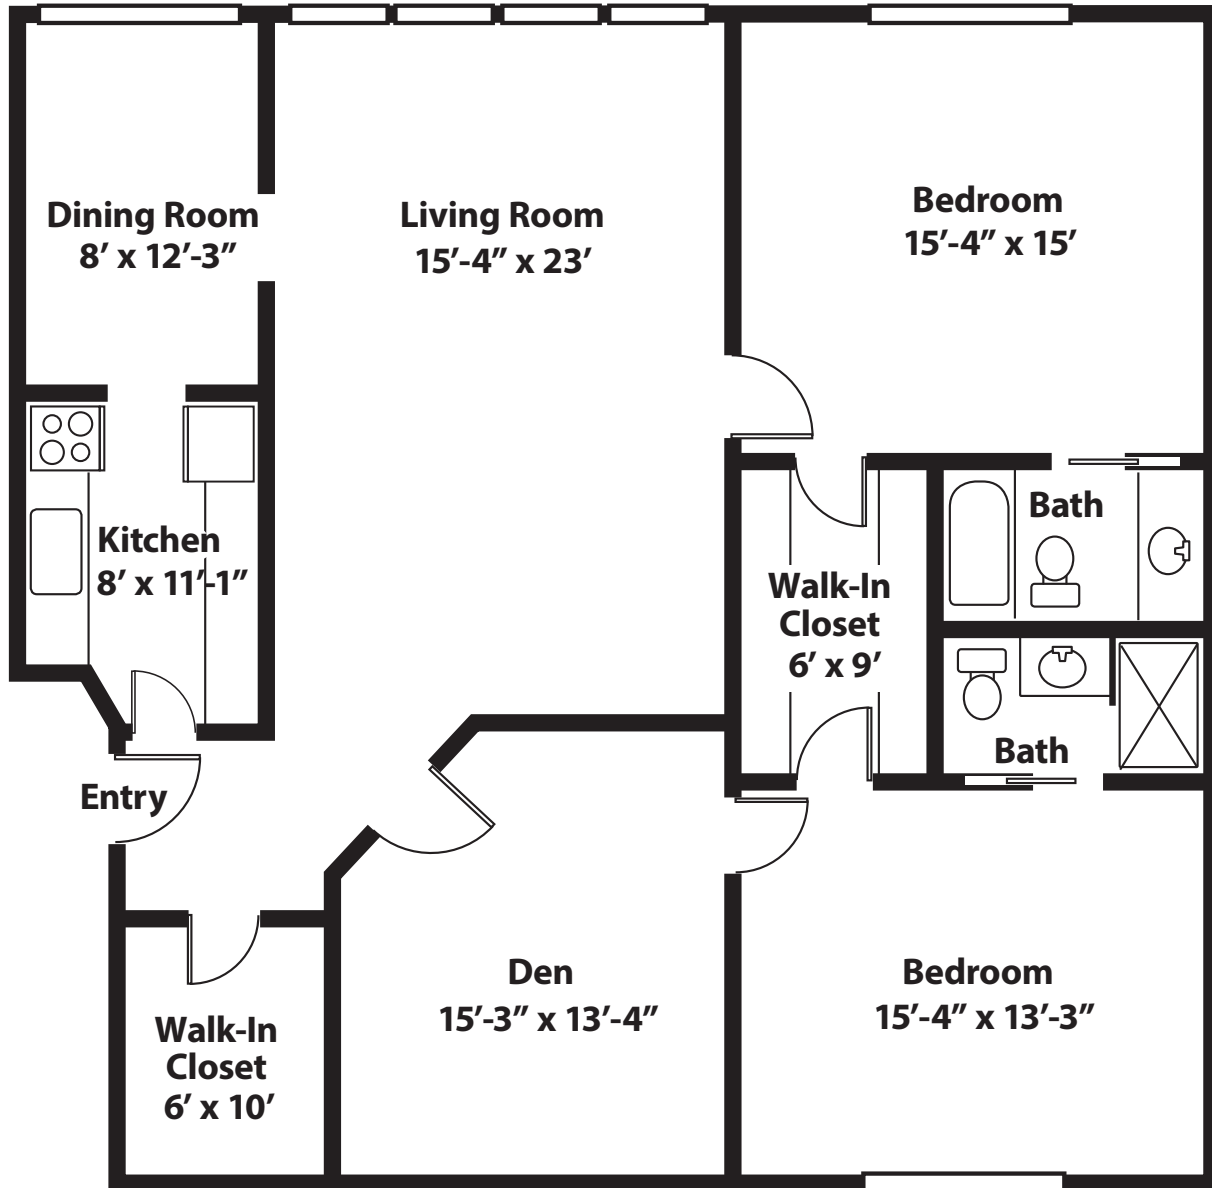

# The Brookside

Hillside at Hamlet

Two Bedroom, Two Bath

1,300 sq. ft.

# The Millstream A

Hillside at Hamlet

Two Bedroom, Two Bath, Den  
1,600 sq. ft.

*Approximate square footage.*