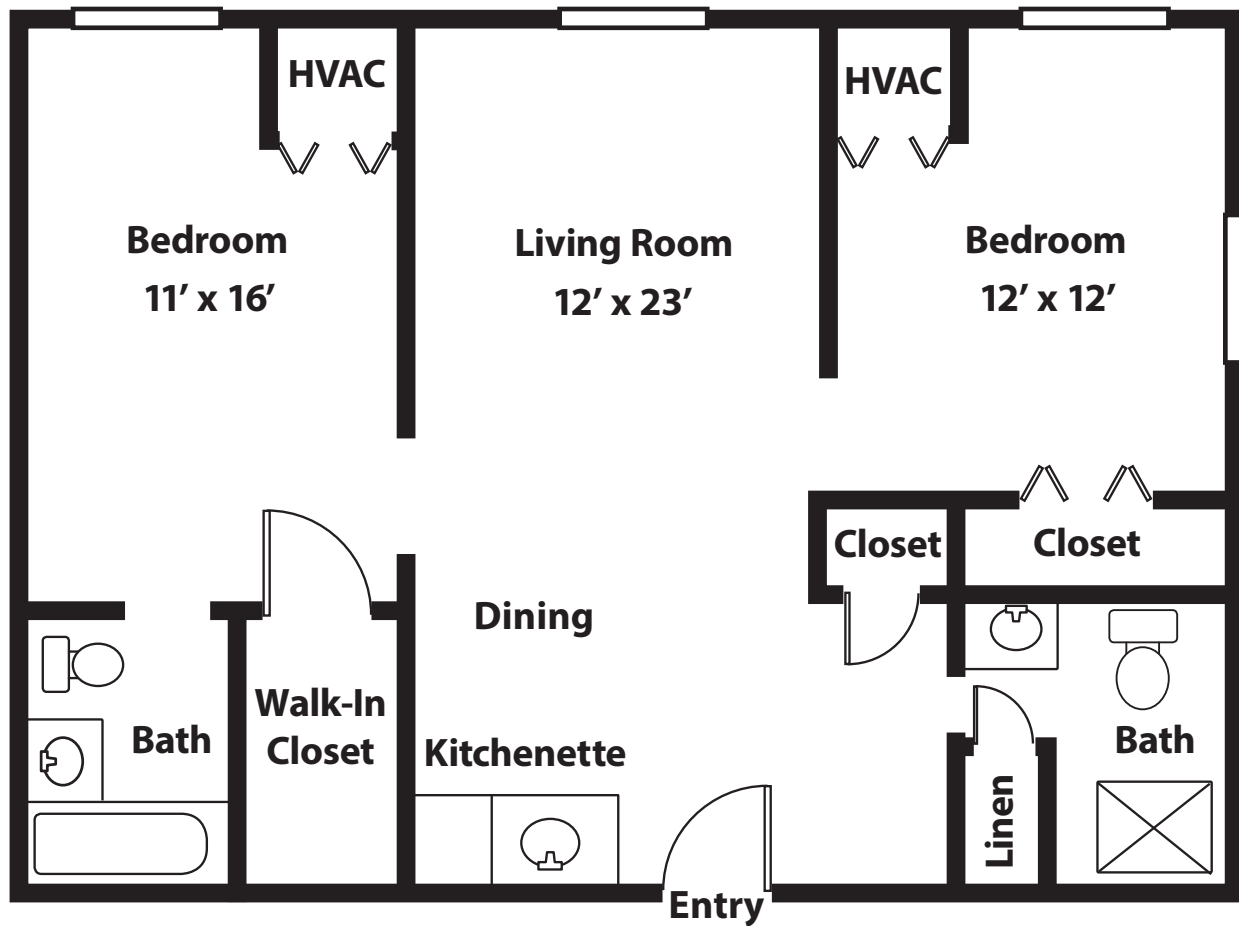

## The Atrium at Hamlet

One Bedroom Suite, One Bath  
600 sq. ft.

*Approximate square footage.*

**HAMLET**  
— AT CHAGRIN FALLS —

200 HAMLET HILLS DRIVE | CHAGRIN FALLS, OH 44022  
HAMLETRETIREMENT.COM

## The Atrium at Hamlet

Two Bedroom, Two Bath  
800 sq. ft.

*Approximate square footage.*