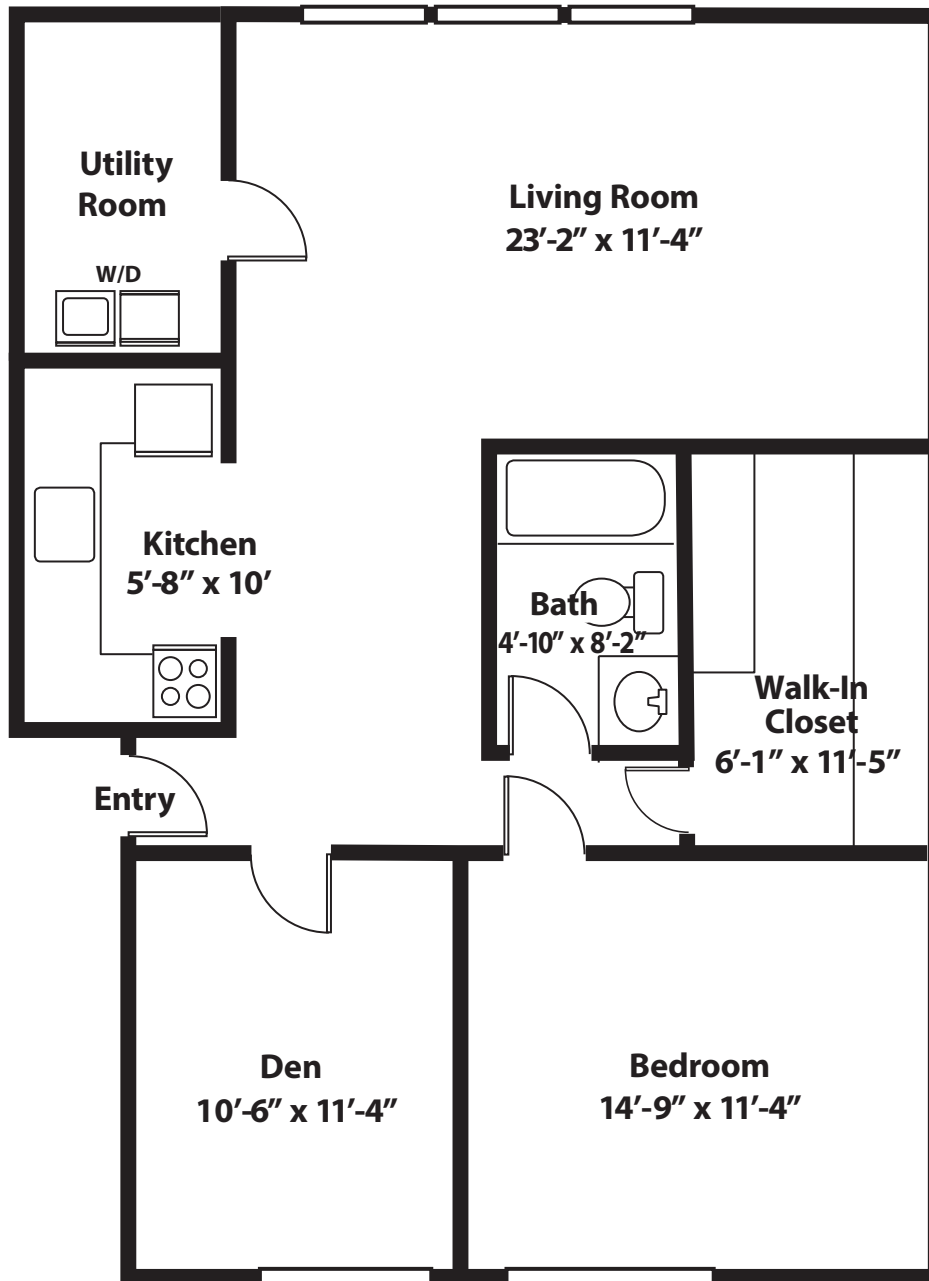

# The Bedford

Hillside at Hamlet

One Bedroom, One Bath  
800 sq. ft

*Approximate square footage.*

**HAMLET**  
— AT CHAGRIN FALLS —

200 HAMLET HILLS DRIVE | CHAGRIN FALLS, OH 44022  
HAMLETRETIREMENT.COM

# The Bradley

Hillside at Hamlet

One Bedroom, One Bath

840 sq. ft

*Approximate square footage.*

**HAMLET**  
— AT CHAGRIN FALLS —

200 HAMLET HILLS DRIVE | CHAGRIN FALLS, OH 44022  
HAMLETRETIREMENT.COM

3/2021

# The Rivergate

Hillside at Hamlet

One Bedroom , One Bath, Den  
950 sq. ft

*Approximate square footage.*