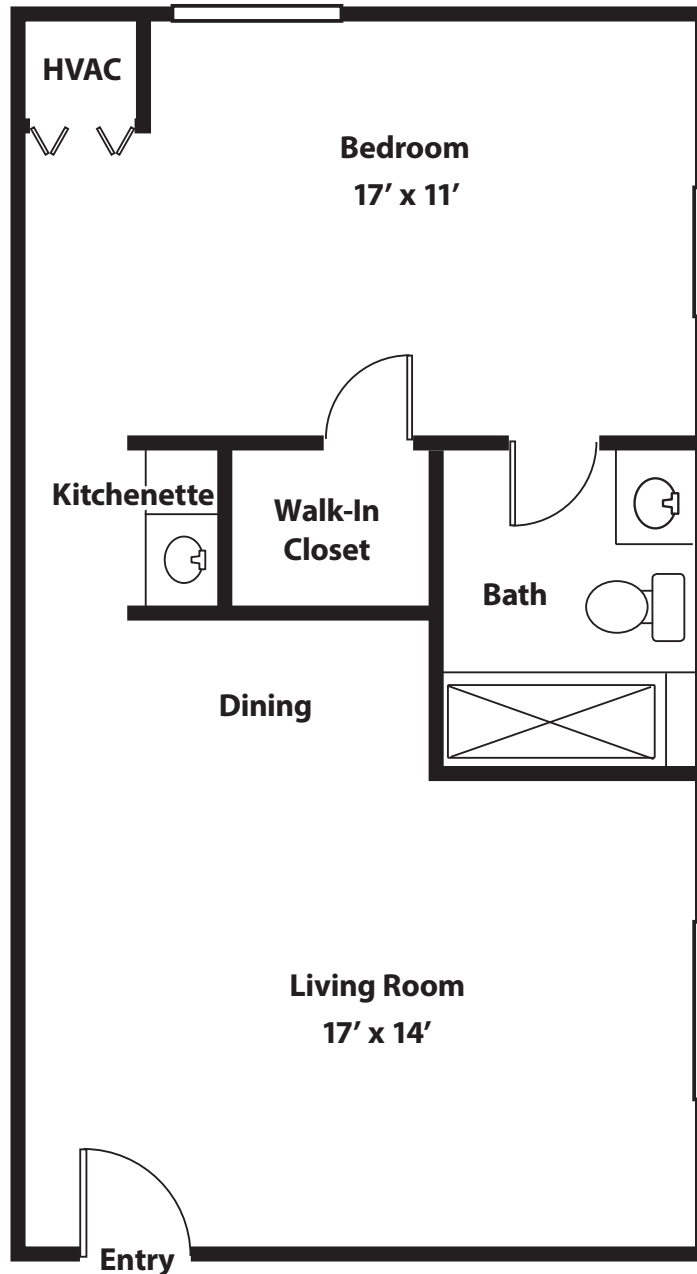

The Buckeye

The Atrium at Hamlet

One Bedroom Suite, One Bath
600 sq. ft.

Approximate square footage.

HAMLET
— AT CHAGRIN FALLS —

200 HAMLET HILLS DRIVE | CHAGRIN FALLS, OH 44022
HAMLETRETIREMENT.COM