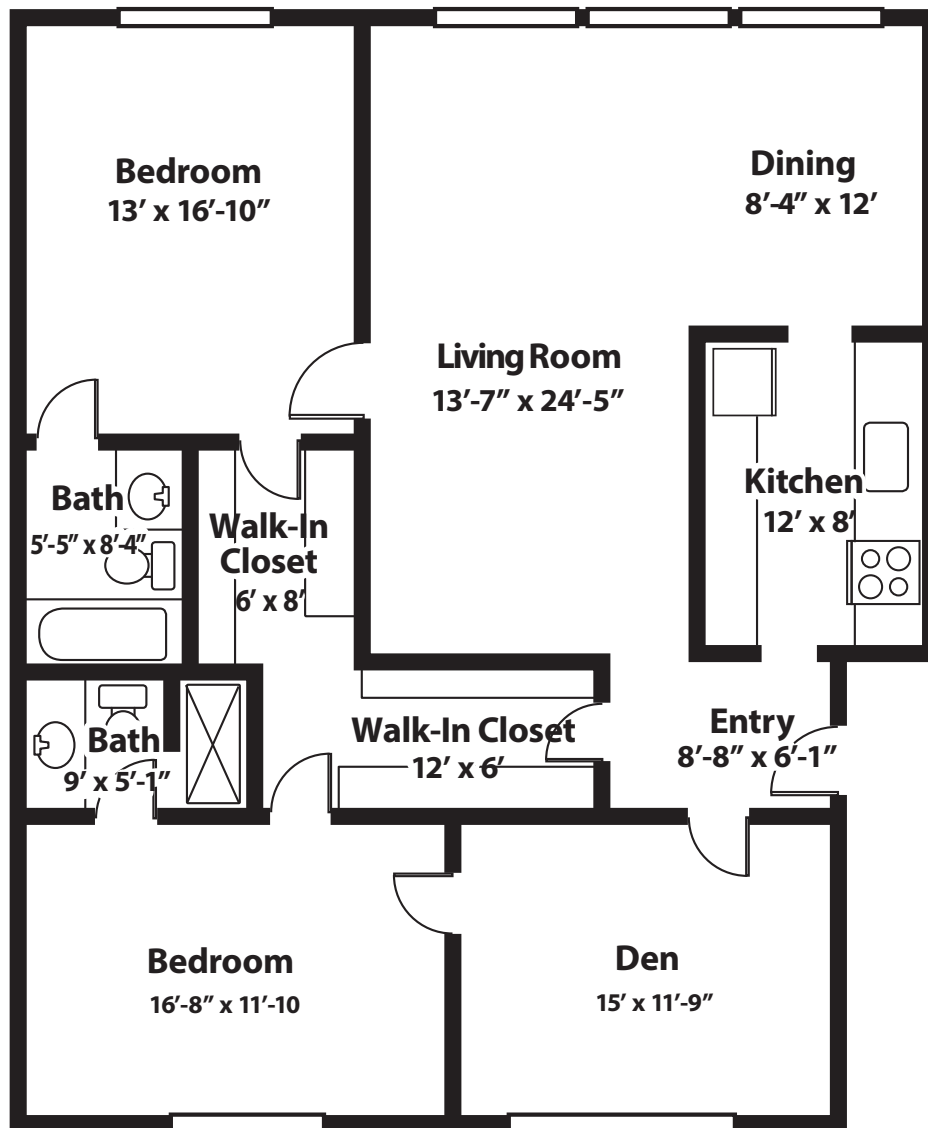

# The Millstream C

Hillside at Hamlet

Two Bedroom, Two Bath, Den  
1,600 sq. ft.

*Approximate square footage.*

**HAMLET**  
— AT CHAGRIN FALLS —

200 HAMLET HILLS DRIVE | CHAGRIN FALLS, OH 44022  
HAMLETRETIREMENT.COM

# The Settler

Hillside at Hamlet

Two Bedroom, Two Bath, Den  
1,700 sq. ft.

*Approximate square footage.*