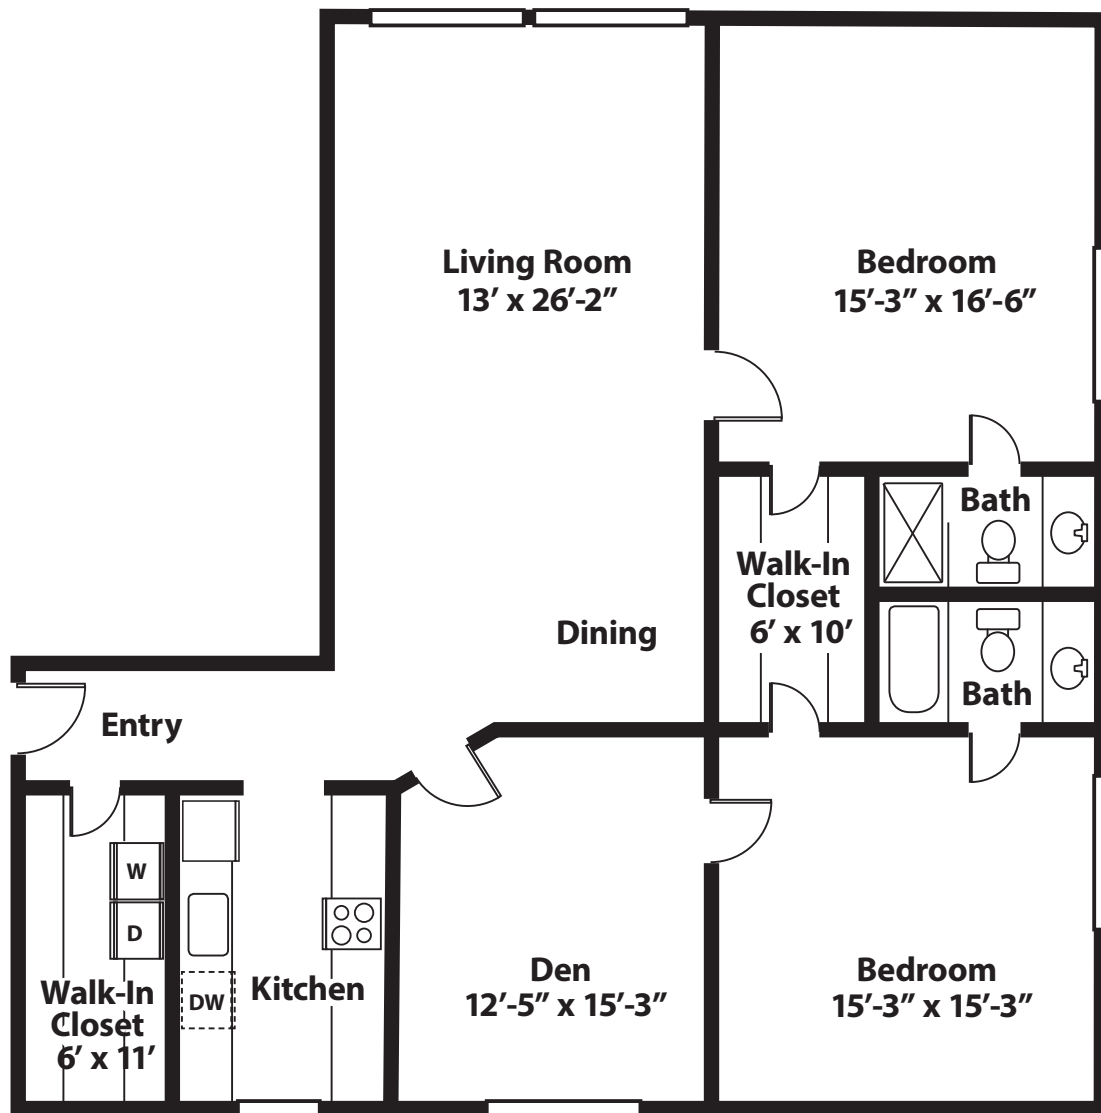

# The Settler

Hillside at Hamlet

Two Bedroom, Two Bath, Den  
1,700 sq. ft.

*Approximate square footage.*

# The Whitesburg

Hillside at Hamlet

Two Bedroom, Two Bath, Den  
1,800 sq. ft.

*Approximate square footage.*