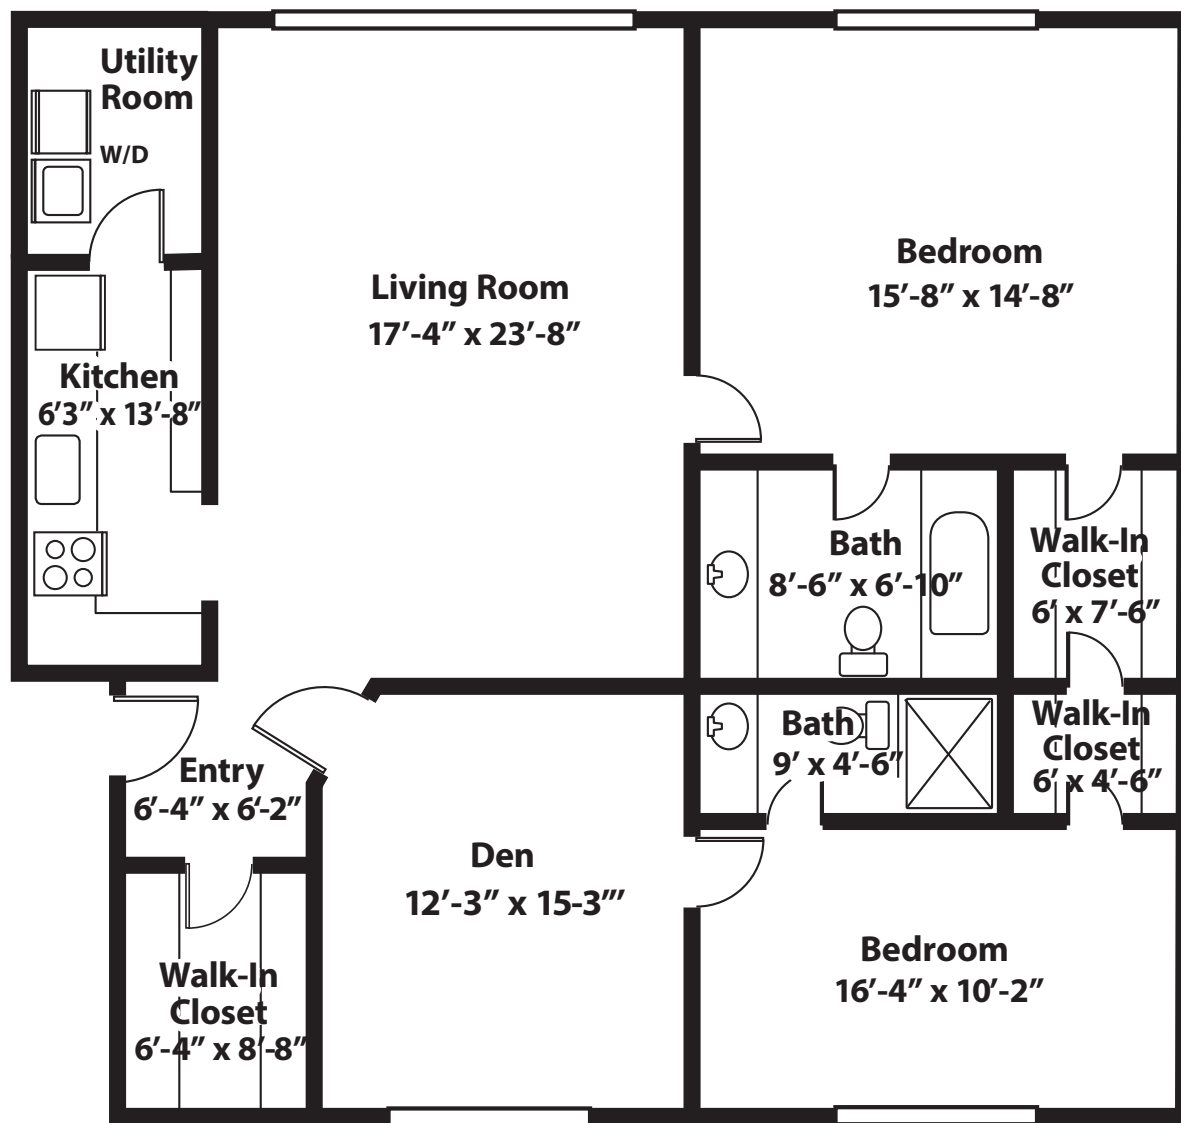

# The Bradley

Hillside at Hamlet

One Bedroom, One Bath

840 sq. ft

*Approximate square footage.*

**HAMLET**  
— AT CHAGRIN FALLS —

200 HAMLET HILLS DRIVE | CHAGRIN FALLS, OH 44022  
HAMLETRETIREMENT.COM

3/2021

# The Millstream A

Hillside at Hamlet

Two Bedroom, Two Bath, Den  
1,600 sq. ft.

*Approximate square footage.*

# The Millstream B

Hillside at Hamlet

Two Bedroom, Two Bath, Den

1,600 sq. ft.

*Approximate square footage.*